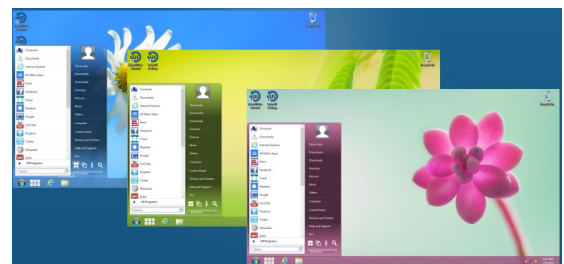

- Users click the Taskbar to return to the classic desktop
- Immediately intuitive for anyone

Windows 8.1 classic desktop without RetroUI Pro

- No Start button or menu
- Users have to switch back-and-forth to launch applications
- Inefficient & non-intuitive

Features at a Glance:

- Brings back the start menu with a modern look and feel
- Takes charge of Metro to bring back the taskbar and new RetroUI start menu
- Forces Windows Store (Metro) apps to run in resizable and moveable windows
- Skip Metro and return to the classic desktop at login
- Pin classic apps, default Windows Store apps, websites, and more to your Favorites
- TabletView allows you to organize and access your pinned favorites

-ZDNet (PC Magazine)

"You need RetroUI Pro."

-Forbes

Powerful features you expect:

- Shutdown, lock, logoff, and restart
- Integrated Search
- Run, Help, Control Panel, Computer...
- Right-click context menus
- Manage your computer
- Access Administration tools
- Map network drives & more